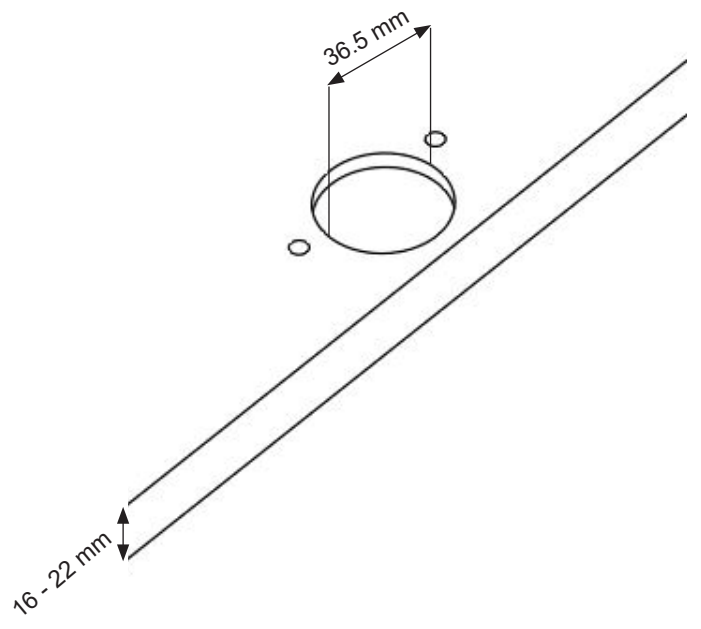

**EN** Built-in Installation Manual

**KWF2481BI**

**Figures in this manual are schematic and may not match your product exactly.**

Operating voltage / frequency (V/Hz)	(220-240) V~/50Hz
Total current (A)	10
Water pressure (Mpa)	Maximum: 1 Mpa Minimum : 0. 1 Mpa
Total power (W)	2100
Maximum dry laundry capacity (kg)	8,0
Spinning revolution (rev / min)	1400
Programme number	15
Dimensions (mm)	
Height	817.4
Width	597.4
Depth	544.3

**IF THE CABINET DOOR OPENS TO THE LEFT**

IF THE CABINET DOOR OPENS TO THE LEFT

IF THE CABINET DOOR OPENS TO THE RIGHT

IF THE CABINET DOOR OPENS TO THE RIGHT

52467653