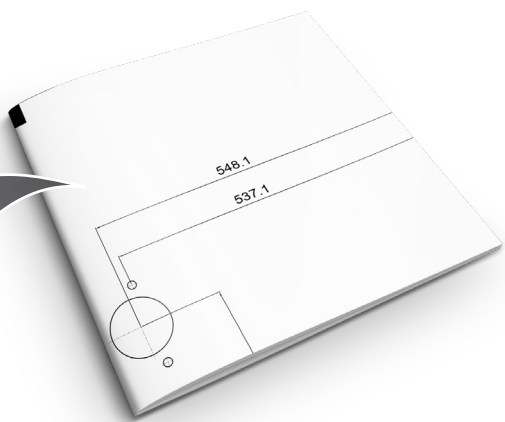

**EN** Built-in Installation Manual

**KWF2481BI**

**Figures in this manual are schematic and may not match your product exactly.**

Operating voltage / frequency (V/Hz)	(220-240) V~/50Hz
Total current (A)	10
Water pressure (Mpa)	Maximum: 1 Mpa Minimum : 0. 1 Mpa
Total power (W)	2100
Maximum dry laundry capacity (kg)	8,0
Spinning revolution (rev / min)	1400
Programme number	15
Dimensions (mm)	
Height	817.4
Width	597.4
Depth	544.3

**IF THE CABINET DOOR OPENS TO THE LEFT**

IF THE CABINET DOOR OPENS TO THE LEFT

IF THE CABINET DOOR OPENS TO THE RIGHT

IF THE CABINET DOOR OPENS TO THE RIGHT

52467653