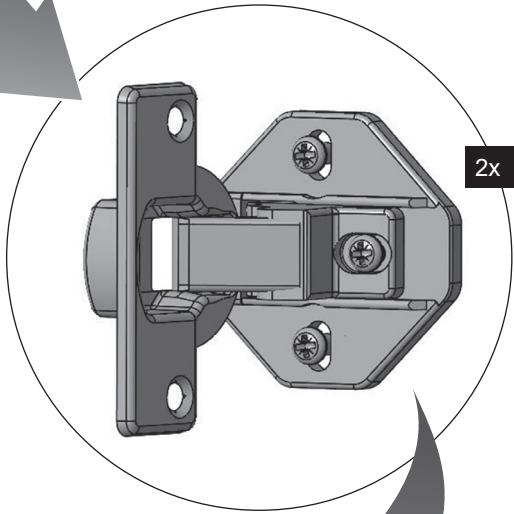

**EN** Built-in Installation Manual

**KWF2481BI**

**Figures in this manual are schematic and may not match your product exactly.**

Operating voltage / frequency (V/Hz)	(220-240) V~/50Hz
Total current (A)	10
Water pressure (Mpa)	Maximum: 1 Mpa Minimum : 0. 1 Mpa
Total power (W)	2100
Maximum dry laundry capacity (kg)	8,0
Spinning revolution (rev / min)	1400
Programme number	15
Dimensions (mm)	
Height	817.4
Width	597.4
Depth	544.3

**IF THE CABINET DOOR OPENS TO THE LEFT**

IF THE CABINET DOOR OPENS TO THE LEFT

IF THE CABINET DOOR OPENS TO THE RIGHT

IF THE CABINET DOOR OPENS TO THE RIGHT

52467653