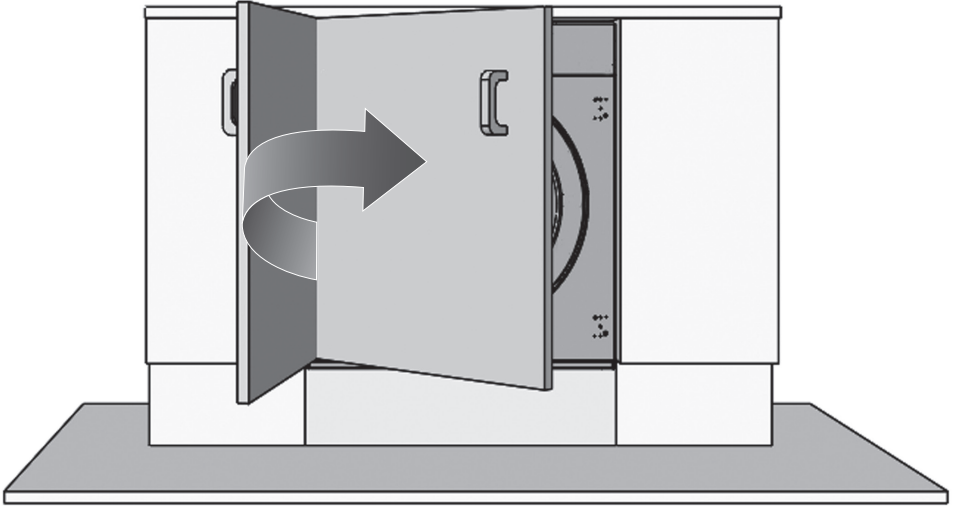

**EN** Built-in Installation Manual

**KWF2481BI**

**Figures in this manual are schematic and may not match your product exactly.**

Operating voltage / frequency (V/Hz)	(220-240) V~/50Hz
Total current (A)	10
Water pressure (Mpa)	Maximum: 1 Mpa Minimum : 0. 1 Mpa
Total power (W)	2100
Maximum dry laundry capacity (kg)	8,0
Spinning revolution (rev / min)	1400
Programme number	15
Dimensions (mm)	
Height	817.4
Width	597.4
Depth	544.3

**IF THE CABINET DOOR OPENS TO THE LEFT**

IF THE CABINET DOOR OPENS TO THE LEFT

IF THE CABINET DOOR OPENS TO THE RIGHT

IF THE CABINET DOOR OPENS TO THE RIGHT

52467653