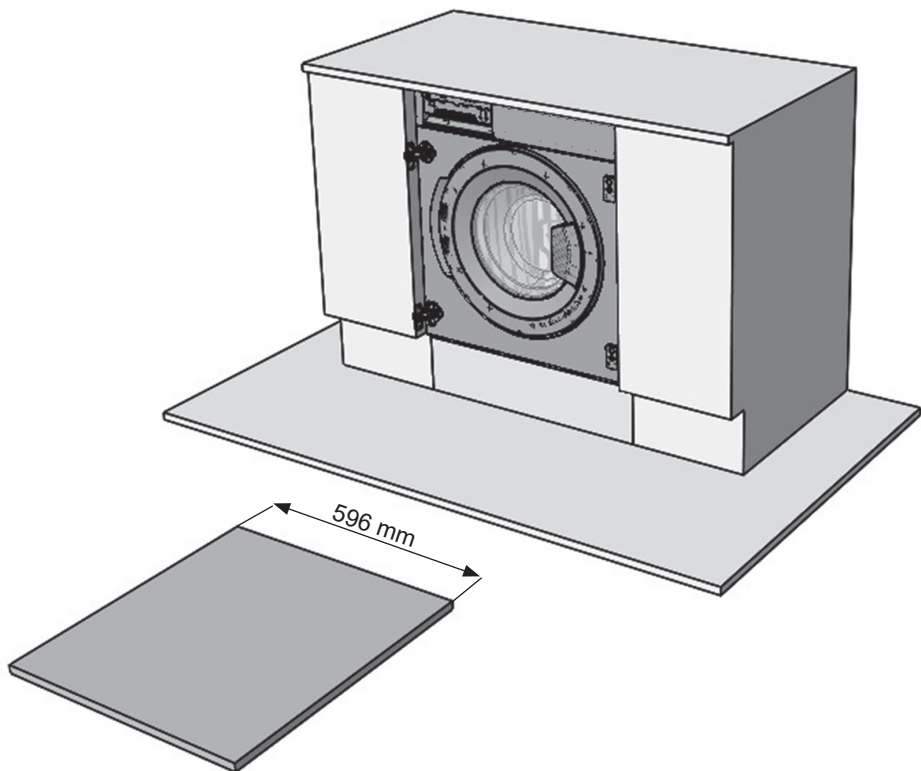

**EN** Built-in Installation Manual

**KWF2481BI**

**Figures in this manual are schematic and may not match your product exactly.**

Operating voltage / frequency (V/Hz)	(220-240) V~/50Hz
Total current (A)	10
Water pressure (Mpa)	Maximum: 1 Mpa Minimum : 0. 1 Mpa
Total power (W)	2100
Maximum dry laundry capacity (kg)	8,0
Spinning revolution (rev / min)	1400
Programme number	15
Dimensions (mm)	
Height	817.4
Width	597.4
Depth	544.3

**IF THE CABINET DOOR OPENS TO THE LEFT**

IF THE CABINET DOOR OPENS TO THE LEFT

IF THE CABINET DOOR OPENS TO THE RIGHT

IF THE CABINET DOOR OPENS TO THE RIGHT

52467653