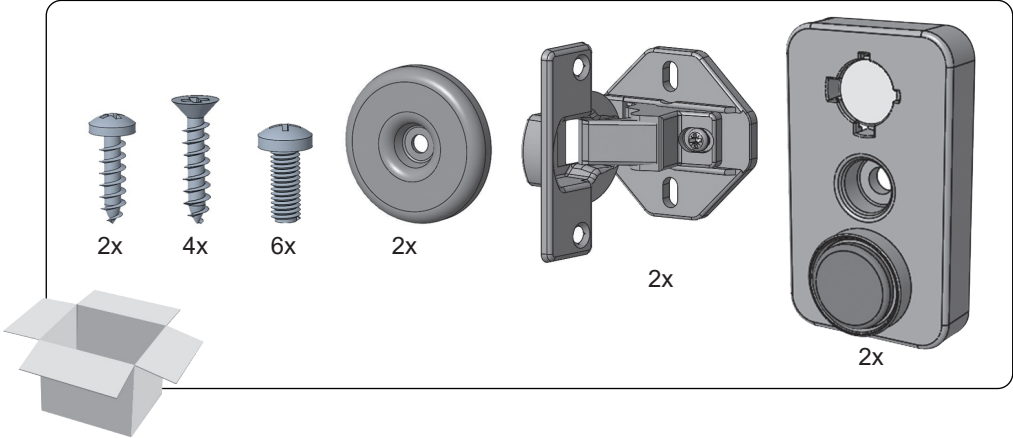

**EN** Built-in Installation Manual

**KWF2481BI**

**Figures in this manual are schematic and may not match your product exactly.**

Operating voltage / frequency (V/Hz)	(220-240) V~/50Hz
Total current (A)	10
Water pressure (Mpa)	Maximum: 1 Mpa Minimum : 0. 1 Mpa
Total power (W)	2100
Maximum dry laundry capacity (kg)	8,0
Spinning revolution (rev / min)	1400
Programme number	15
Dimensions (mm)	
Height	817.4
Width	597.4
Depth	544.3

**IF THE CABINET DOOR OPENS TO THE LEFT**

IF THE CABINET DOOR OPENS TO THE LEFT

IF THE CABINET DOOR OPENS TO THE RIGHT

IF THE CABINET DOOR OPENS TO THE RIGHT

52467653