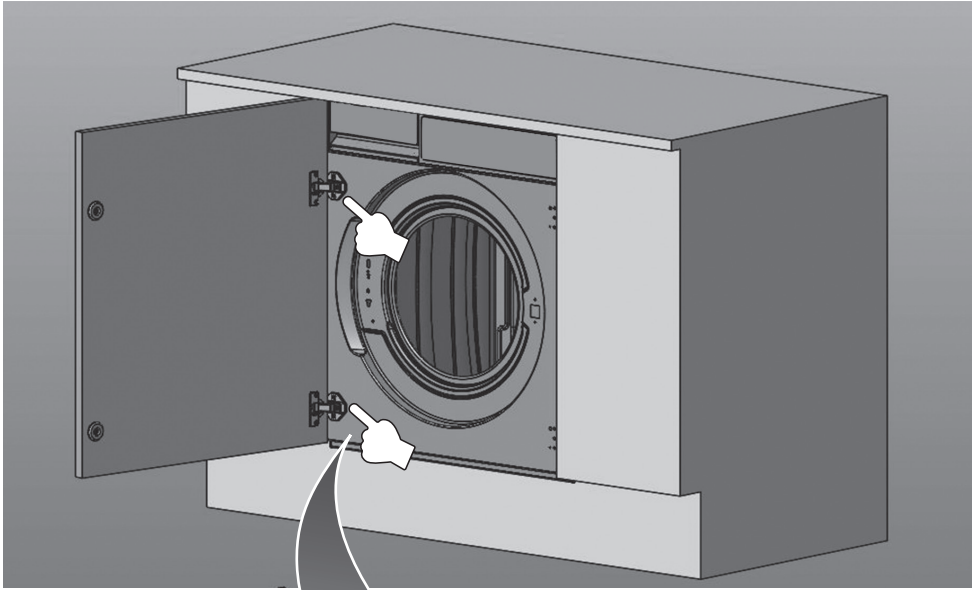

**EN** Built-in Installation Manual

**KWF2481BI**

**Figures in this manual are schematic and may not match your product exactly.**

Operating voltage / frequency (V/Hz)	(220-240) V~/50Hz
Total current (A)	10
Water pressure (Mpa)	Maximum: 1 Mpa Minimum : 0. 1 Mpa
Total power (W)	2100
Maximum dry laundry capacity (kg)	8,0
Spinning revolution (rev / min)	1400
Programme number	15
Dimensions (mm)	
Height	817.4
Width	597.4
Depth	544.3

**IF THE CABINET DOOR OPENS TO THE LEFT**

IF THE CABINET DOOR OPENS TO THE LEFT

IF THE CABINET DOOR OPENS TO THE RIGHT

IF THE CABINET DOOR OPENS TO THE RIGHT

52467653