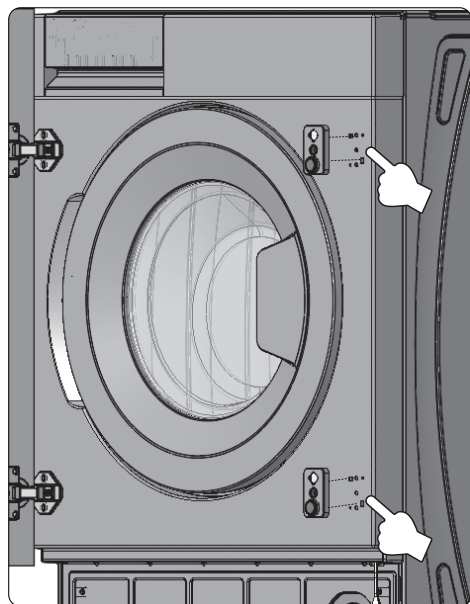

**EN** Built-in Installation Manual

**KWF2481BI**

**Figures in this manual are schematic and may not match your product exactly.**

Operating voltage / frequency (V/Hz)	(220-240) V~/50Hz
Total current (A)	10
Water pressure (Mpa)	Maximum: 1 Mpa Minimum : 0. 1 Mpa
Total power (W)	2100
Maximum dry laundry capacity (kg)	8,0
Spinning revolution (rev / min)	1400
Programme number	15
Dimensions (mm)	
Height	817.4
Width	597.4
Depth	544.3

**IF THE CABINET DOOR OPENS TO THE LEFT**

IF THE CABINET DOOR OPENS TO THE LEFT

IF THE CABINET DOOR OPENS TO THE RIGHT

IF THE CABINET DOOR OPENS TO THE RIGHT

52467653