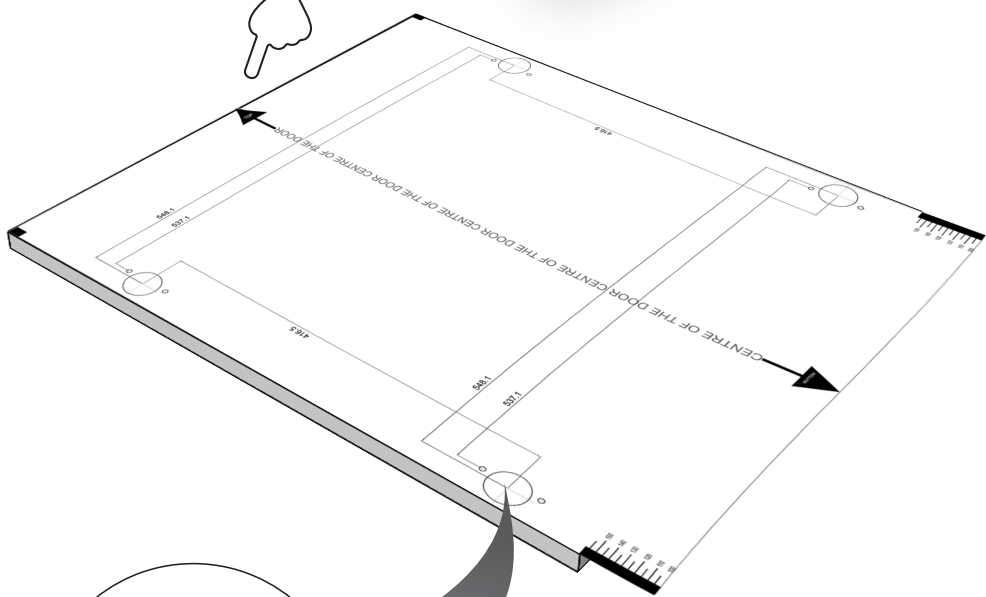

**EN** Built-in Installation Manual

**KWF2481BI**

**Figures in this manual are schematic and may not match your product exactly.**

Operating voltage / frequency (V/Hz)	(220-240) V~/50Hz
Total current (A)	10
Water pressure (Mpa)	Maximum: 1 Mpa Minimum : 0. 1 Mpa
Total power (W)	2100
Maximum dry laundry capacity (kg)	8,0
Spinning revolution (rev / min)	1400
Programme number	15
Dimensions (mm)	
Height	817.4
Width	597.4
Depth	544.3

**IF THE CABINET DOOR OPENS TO THE LEFT**

IF THE CABINET DOOR OPENS TO THE LEFT

IF THE CABINET DOOR OPENS TO THE RIGHT

IF THE CABINET DOOR OPENS TO THE RIGHT

52467653