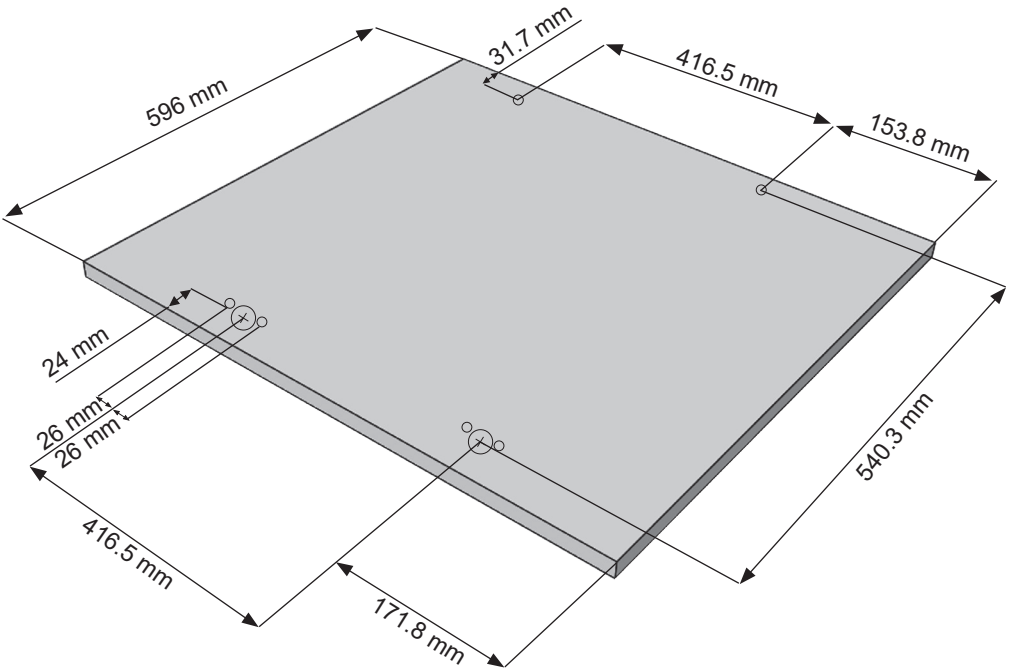

**EN** Built-in Installation Manual

**KWF2481BI**

**Figures in this manual are schematic and may not match your product exactly.**

Operating voltage / frequency (V/Hz)	(220-240) V~/50Hz
Total current (A)	10
Water pressure (Mpa)	Maximum: 1 Mpa Minimum : 0. 1 Mpa
Total power (W)	2100
Maximum dry laundry capacity (kg)	8,0
Spinning revolution (rev / min)	1400
Programme number	15
Dimensions (mm)	
Height	817.4
Width	597.4
Depth	544.3

**IF THE CABINET DOOR OPENS TO THE LEFT**

IF THE CABINET DOOR OPENS TO THE LEFT

IF THE CABINET DOOR OPENS TO THE RIGHT

IF THE CABINET DOOR OPENS TO THE RIGHT

52467653