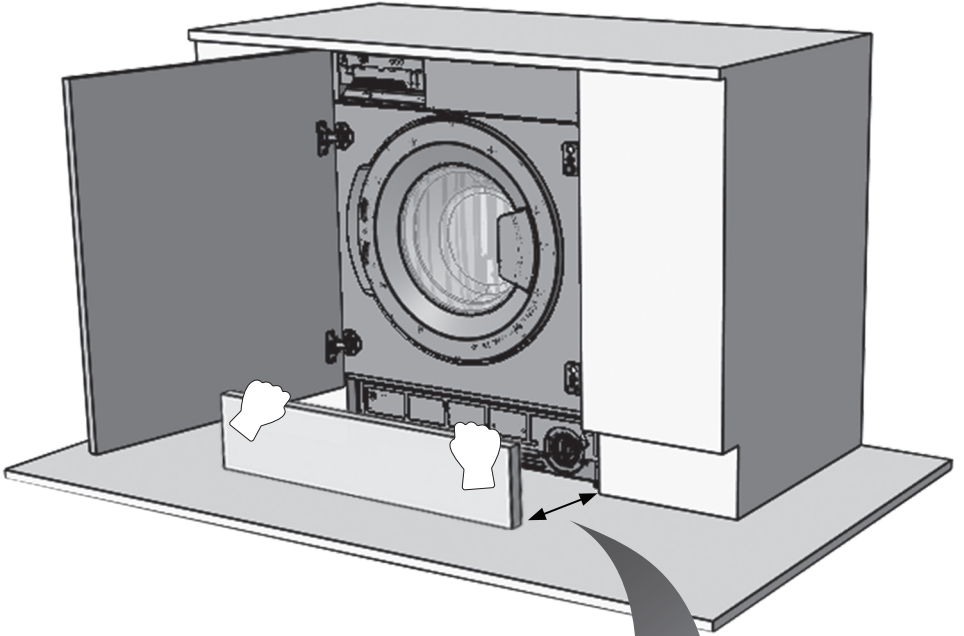

**EN** Built-in Installation Manual

**KWF2481BI**

**Figures in this manual are schematic and may not match your product exactly.**

Operating voltage / frequency (V/Hz)	(220-240) V~/50Hz
Total current (A)	10
Water pressure (Mpa)	Maximum: 1 Mpa Minimum : 0. 1 Mpa
Total power (W)	2100
Maximum dry laundry capacity (kg)	8,0
Spinning revolution (rev / min)	1400
Programme number	15
Dimensions (mm)	
Height	817.4
Width	597.4
Depth	544.3

**IF THE CABINET DOOR OPENS TO THE LEFT**

IF THE CABINET DOOR OPENS TO THE LEFT

IF THE CABINET DOOR OPENS TO THE RIGHT

IF THE CABINET DOOR OPENS TO THE RIGHT

52467653