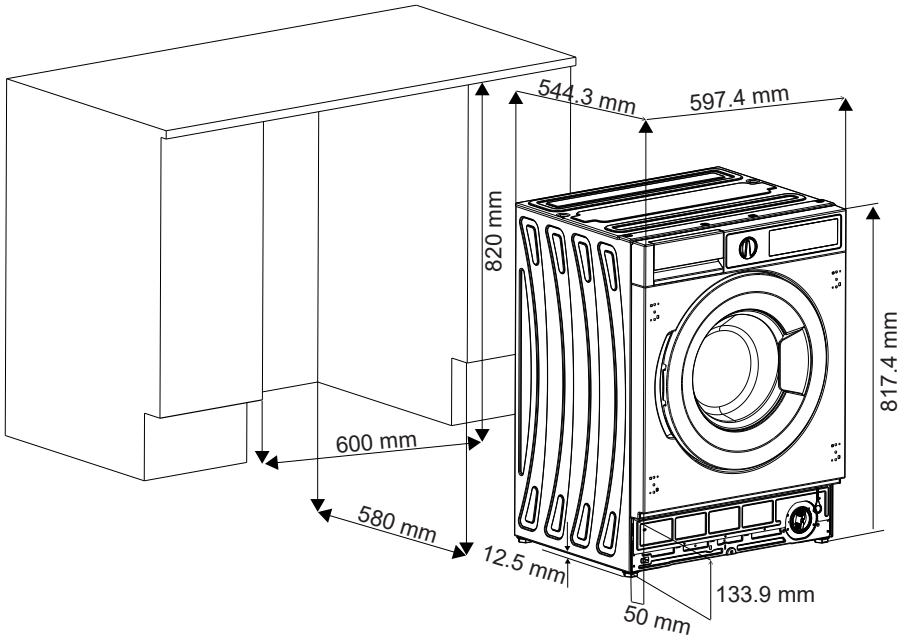

**EN** Built-in Installation Manual

**KWF2481BI**

**Figures in this manual are schematic and may not match your product exactly.**

Operating voltage / frequency (V/Hz)	(220-240) V~/50Hz
Total current (A)	10
Water pressure (Mpa)	Maximum: 1 Mpa Minimum : 0. 1 Mpa
Total power (W)	2100
Maximum dry laundry capacity (kg)	8,0
Spinning revolution (rev / min)	1400
Programme number	15
Dimensions (mm)	
Height	817.4
Width	597.4
Depth	544.3

**IF THE CABINET DOOR OPENS TO THE LEFT**

IF THE CABINET DOOR OPENS TO THE LEFT

IF THE CABINET DOOR OPENS TO THE RIGHT

IF THE CABINET DOOR OPENS TO THE RIGHT

52467653