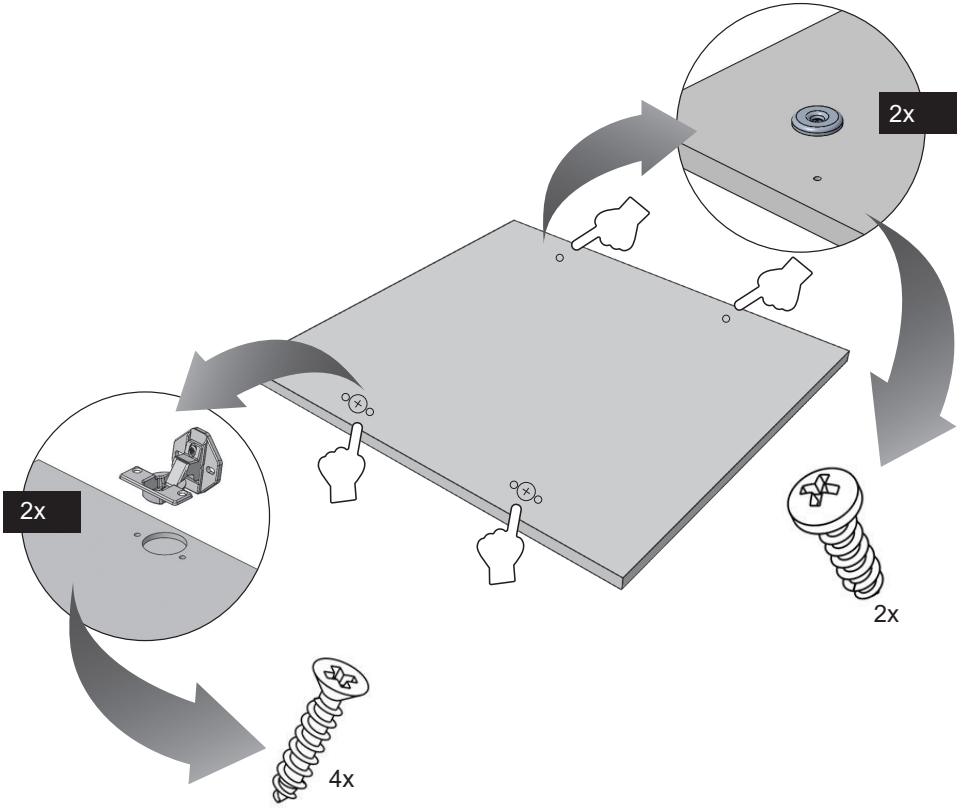

**EN** Built-in Installation Manual

**KWF2481BI**

**Figures in this manual are schematic and may not match your product exactly.**

Operating voltage / frequency (V/Hz)	(220-240) V~/50Hz
Total current (A)	10
Water pressure (Mpa)	Maximum: 1 Mpa Minimum : 0. 1 Mpa
Total power (W)	2100
Maximum dry laundry capacity (kg)	8,0
Spinning revolution (rev / min)	1400
Programme number	15
Dimensions (mm)	
Height	817.4
Width	597.4
Depth	544.3

**IF THE CABINET DOOR OPENS TO THE LEFT**

IF THE CABINET DOOR OPENS TO THE LEFT

IF THE CABINET DOOR OPENS TO THE RIGHT

IF THE CABINET DOOR OPENS TO THE RIGHT

52467653