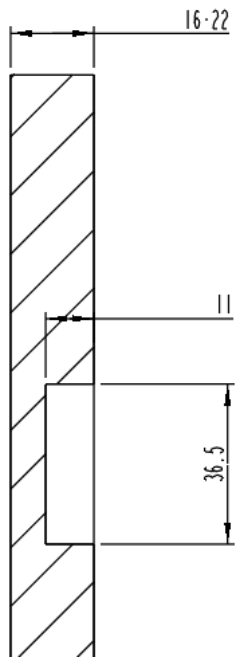

**EN** Built-in Installation Manual

**KWF2481BI**

**Figures in this manual are schematic and may not match your product exactly.**

Operating voltage / frequency (V/Hz)	(220-240) V~/50Hz
Total current (A)	10
Water pressure (Mpa)	Maximum: 1 Mpa Minimum : 0. 1 Mpa
Total power (W)	2100
Maximum dry laundry capacity (kg)	8,0
Spinning revolution (rev / min)	1400
Programme number	15
Dimensions (mm)	
Height	817.4
Width	597.4
Depth	544.3

**IF THE CABINET DOOR OPENS TO THE LEFT**

IF THE CABINET DOOR OPENS TO THE LEFT

IF THE CABINET DOOR OPENS TO THE RIGHT

IF THE CABINET DOOR OPENS TO THE RIGHT

52467653