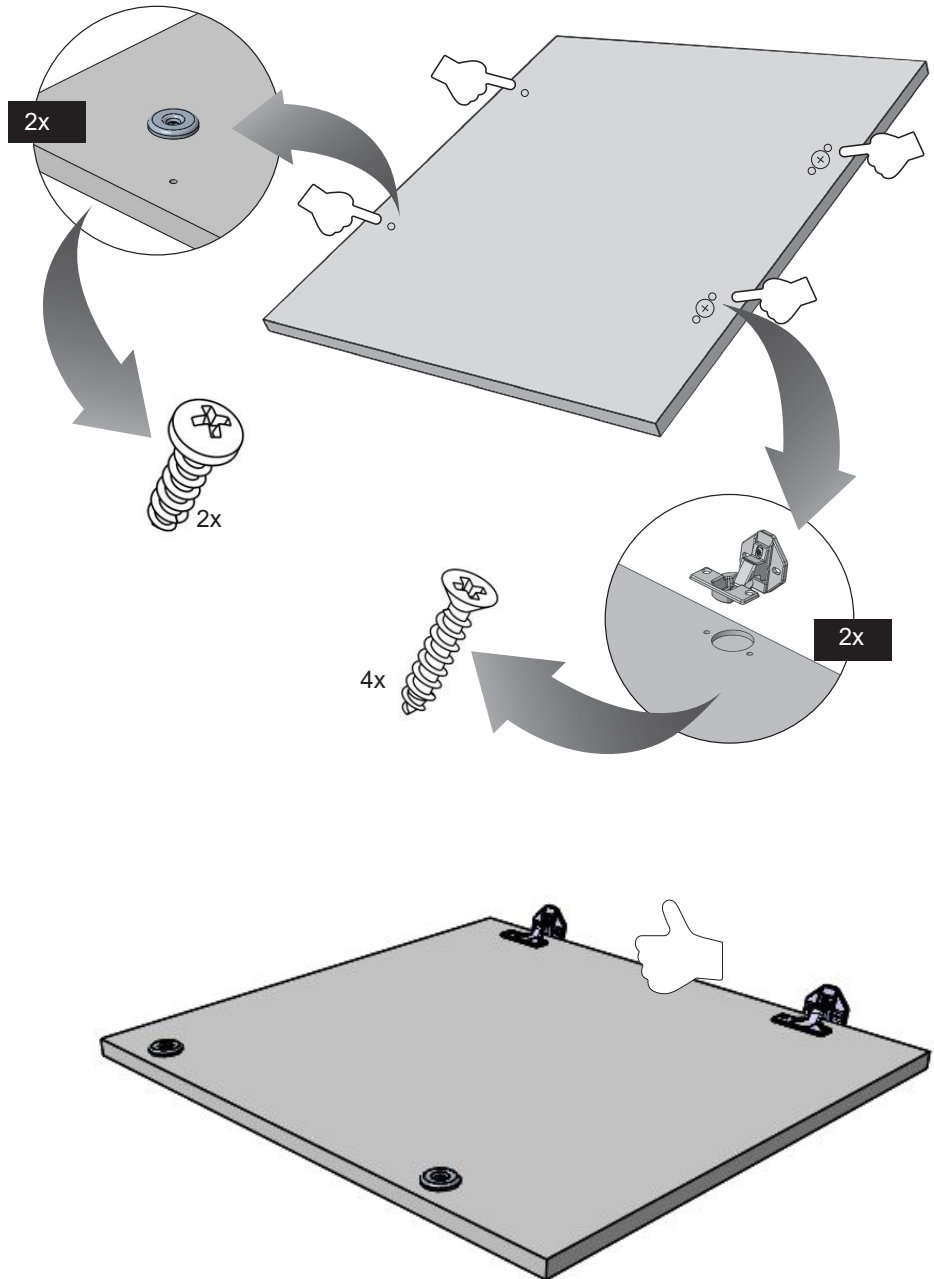

**EN** Built-in Installation Manual

**KWF2481BI**

**Figures in this manual are schematic and may not match your product exactly.**

Operating voltage / frequency (V/Hz)	(220-240) V~/50Hz
Total current (A)	10
Water pressure (Mpa)	Maximum: 1 Mpa Minimum : 0. 1 Mpa
Total power (W)	2100
Maximum dry laundry capacity (kg)	8,0
Spinning revolution (rev / min)	1400
Programme number	15
Dimensions (mm)	
Height	817.4
Width	597.4
Depth	544.3

**IF THE CABINET DOOR OPENS TO THE LEFT**

IF THE CABINET DOOR OPENS TO THE LEFT

IF THE CABINET DOOR OPENS TO THE RIGHT

IF THE CABINET DOOR OPENS TO THE RIGHT

52467653