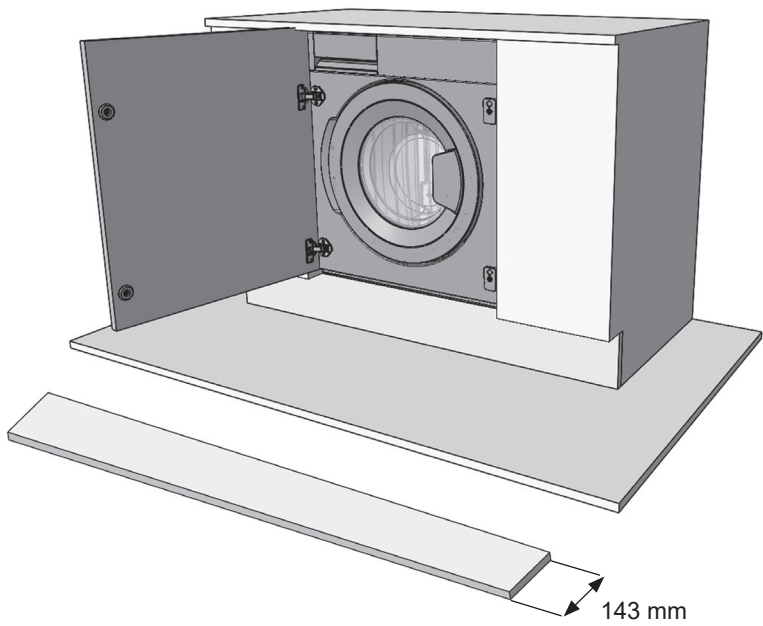

**EN** Built-in Installation Manual

**KWF2481BI**

**Figures in this manual are schematic and may not match your product exactly.**

Operating voltage / frequency (V/Hz)	(220-240) V~/50Hz
Total current (A)	10
Water pressure (Mpa)	Maximum: 1 Mpa Minimum : 0. 1 Mpa
Total power (W)	2100
Maximum dry laundry capacity (kg)	8,0
Spinning revolution (rev / min)	1400
Programme number	15
Dimensions (mm)	
Height	817.4
Width	597.4
Depth	544.3

**IF THE CABINET DOOR OPENS TO THE LEFT**

IF THE CABINET DOOR OPENS TO THE LEFT

IF THE CABINET DOOR OPENS TO THE RIGHT

IF THE CABINET DOOR OPENS TO THE RIGHT

52467653