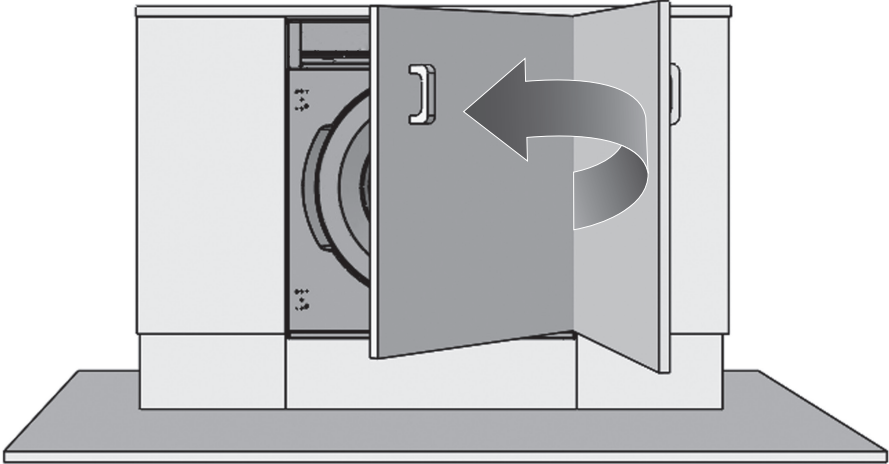

**EN** Built-in Installation Manual

**KWF2481BI**

**Figures in this manual are schematic and may not match your product exactly.**

Operating voltage / frequency (V/Hz)	(220-240) V~/50Hz
Total current (A)	10
Water pressure (Mpa)	Maximum: 1 Mpa Minimum : 0. 1 Mpa
Total power (W)	2100
Maximum dry laundry capacity (kg)	8,0
Spinning revolution (rev / min)	1400
Programme number	15
Dimensions (mm)	
Height	817.4
Width	597.4
Depth	544.3

**IF THE CABINET DOOR OPENS TO THE LEFT**

IF THE CABINET DOOR OPENS TO THE LEFT

IF THE CABINET DOOR OPENS TO THE RIGHT

IF THE CABINET DOOR OPENS TO THE RIGHT

52467653