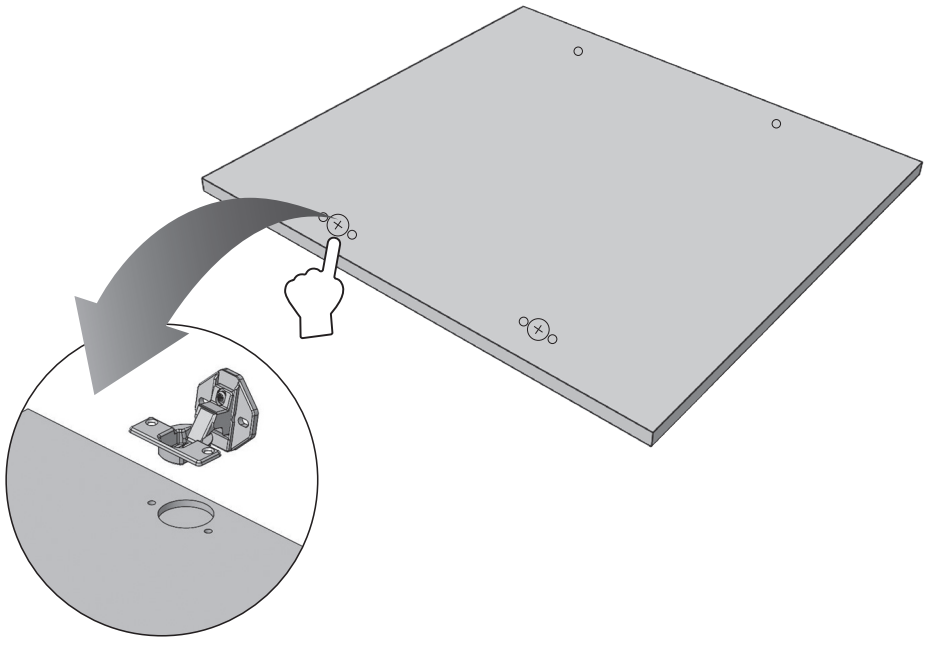

**EN** Built-in Installation Manual

**KWF2481BI**

**Figures in this manual are schematic and may not match your product exactly.**

Operating voltage / frequency (V/Hz)	(220-240) V~/50Hz
Total current (A)	10
Water pressure (Mpa)	Maximum: 1 Mpa Minimum : 0. 1 Mpa
Total power (W)	2100
Maximum dry laundry capacity (kg)	8,0
Spinning revolution (rev / min)	1400
Programme number	15
Dimensions (mm)	
Height	817.4
Width	597.4
Depth	544.3

**IF THE CABINET DOOR OPENS TO THE LEFT**

IF THE CABINET DOOR OPENS TO THE LEFT

IF THE CABINET DOOR OPENS TO THE RIGHT

IF THE CABINET DOOR OPENS TO THE RIGHT

52467653