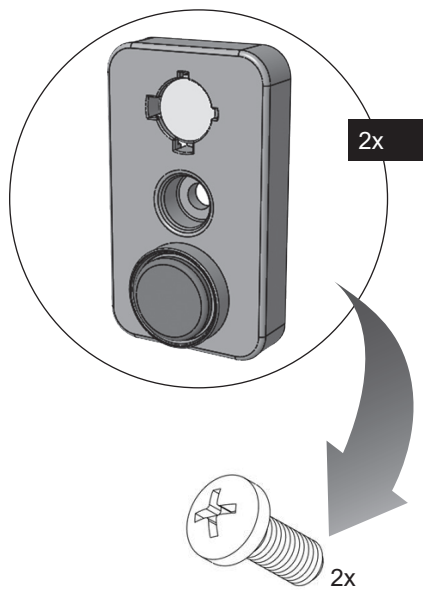

**EN** Built-in Installation Manual

**KWF2481BI**

**Figures in this manual are schematic and may not match your product exactly.**

Operating voltage / frequency (V/Hz)	(220-240) V~/50Hz
Total current (A)	10
Water pressure (Mpa)	Maximum: 1 Mpa Minimum : 0. 1 Mpa
Total power (W)	2100
Maximum dry laundry capacity (kg)	8,0
Spinning revolution (rev / min)	1400
Programme number	15
Dimensions (mm)	
Height	817.4
Width	597.4
Depth	544.3

**IF THE CABINET DOOR OPENS TO THE LEFT**

IF THE CABINET DOOR OPENS TO THE LEFT

IF THE CABINET DOOR OPENS TO THE RIGHT

IF THE CABINET DOOR OPENS TO THE RIGHT

52467653