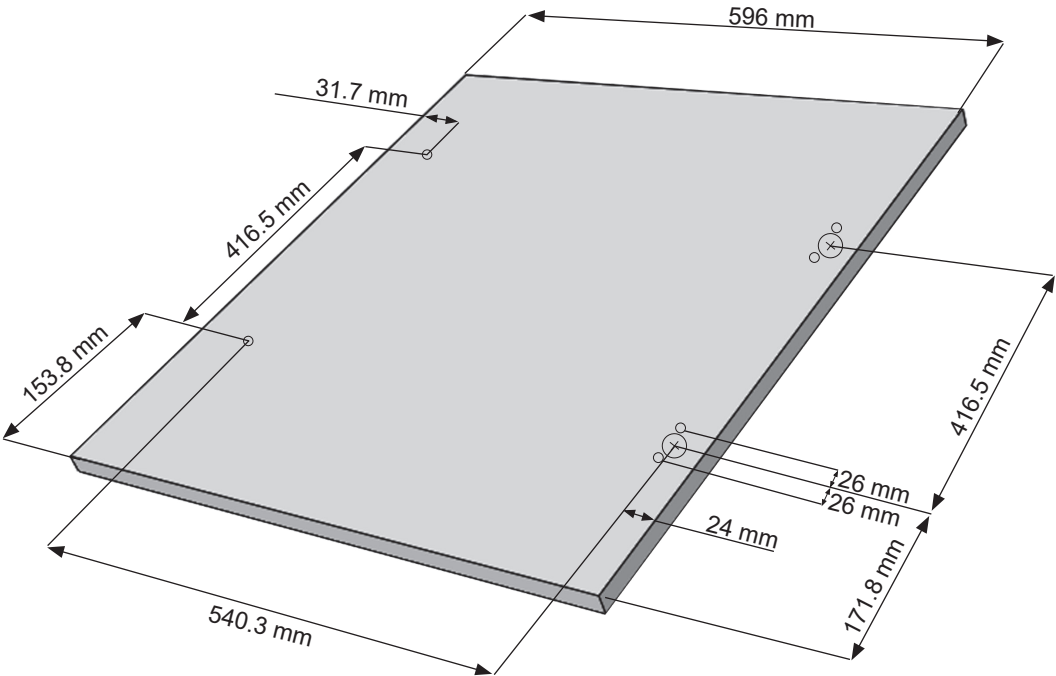

**EN** Built-in Installation Manual

**KWF2481BI**

**Figures in this manual are schematic and may not match your product exactly.**

Operating voltage / frequency (V/Hz)	(220-240) V~/50Hz
Total current (A)	10
Water pressure (Mpa)	Maximum: 1 Mpa Minimum : 0. 1 Mpa
Total power (W)	2100
Maximum dry laundry capacity (kg)	8,0
Spinning revolution (rev / min)	1400
Programme number	15
Dimensions (mm)	
Height	817.4
Width	597.4
Depth	544.3

**IF THE CABINET DOOR OPENS TO THE LEFT**

IF THE CABINET DOOR OPENS TO THE LEFT

IF THE CABINET DOOR OPENS TO THE RIGHT

IF THE CABINET DOOR OPENS TO THE RIGHT

52467653