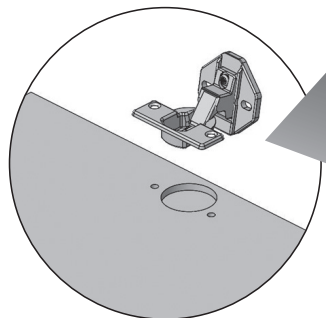

**EN** Built-in Installation Manual

**KWF2481BI**

**Figures in this manual are schematic and may not match your product exactly.**

Operating voltage / frequency (V/Hz)	(220-240) V~/50Hz
Total current (A)	10
Water pressure (Mpa)	Maximum: 1 Mpa Minimum : 0. 1 Mpa
Total power (W)	2100
Maximum dry laundry capacity (kg)	8,0
Spinning revolution (rev / min)	1400
Programme number	15
Dimensions (mm)	
Height	817.4
Width	597.4
Depth	544.3